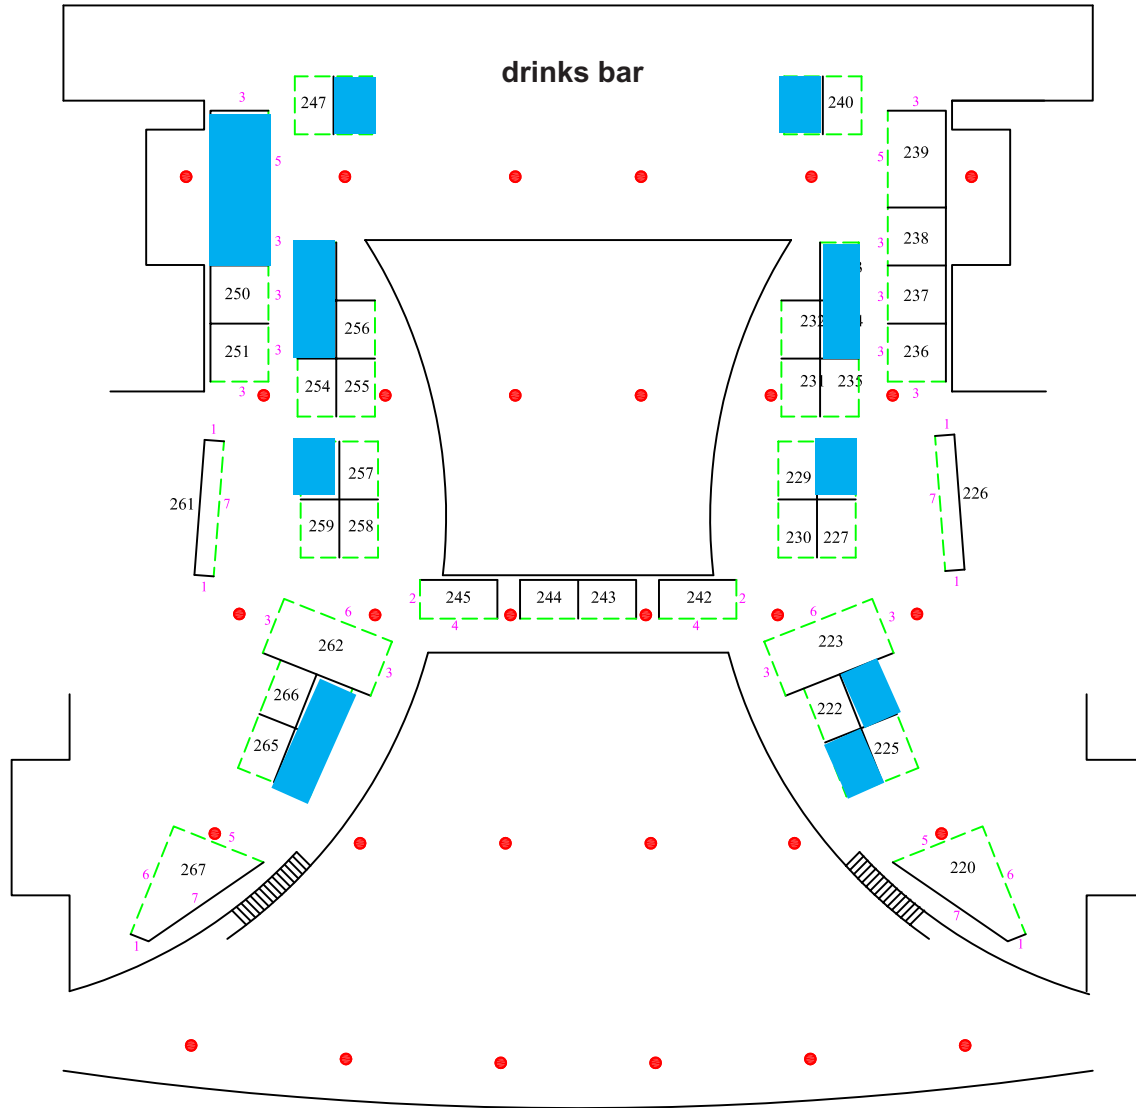

**Monday 14th March 2011**  
**Wembley Stadium, London**

View of Wembley Stadium and the pitch

**Level Two**  
**Bobby Moore Room**  
**Wembley Stadium, London**

All sites measure 2m x 3m unless shown